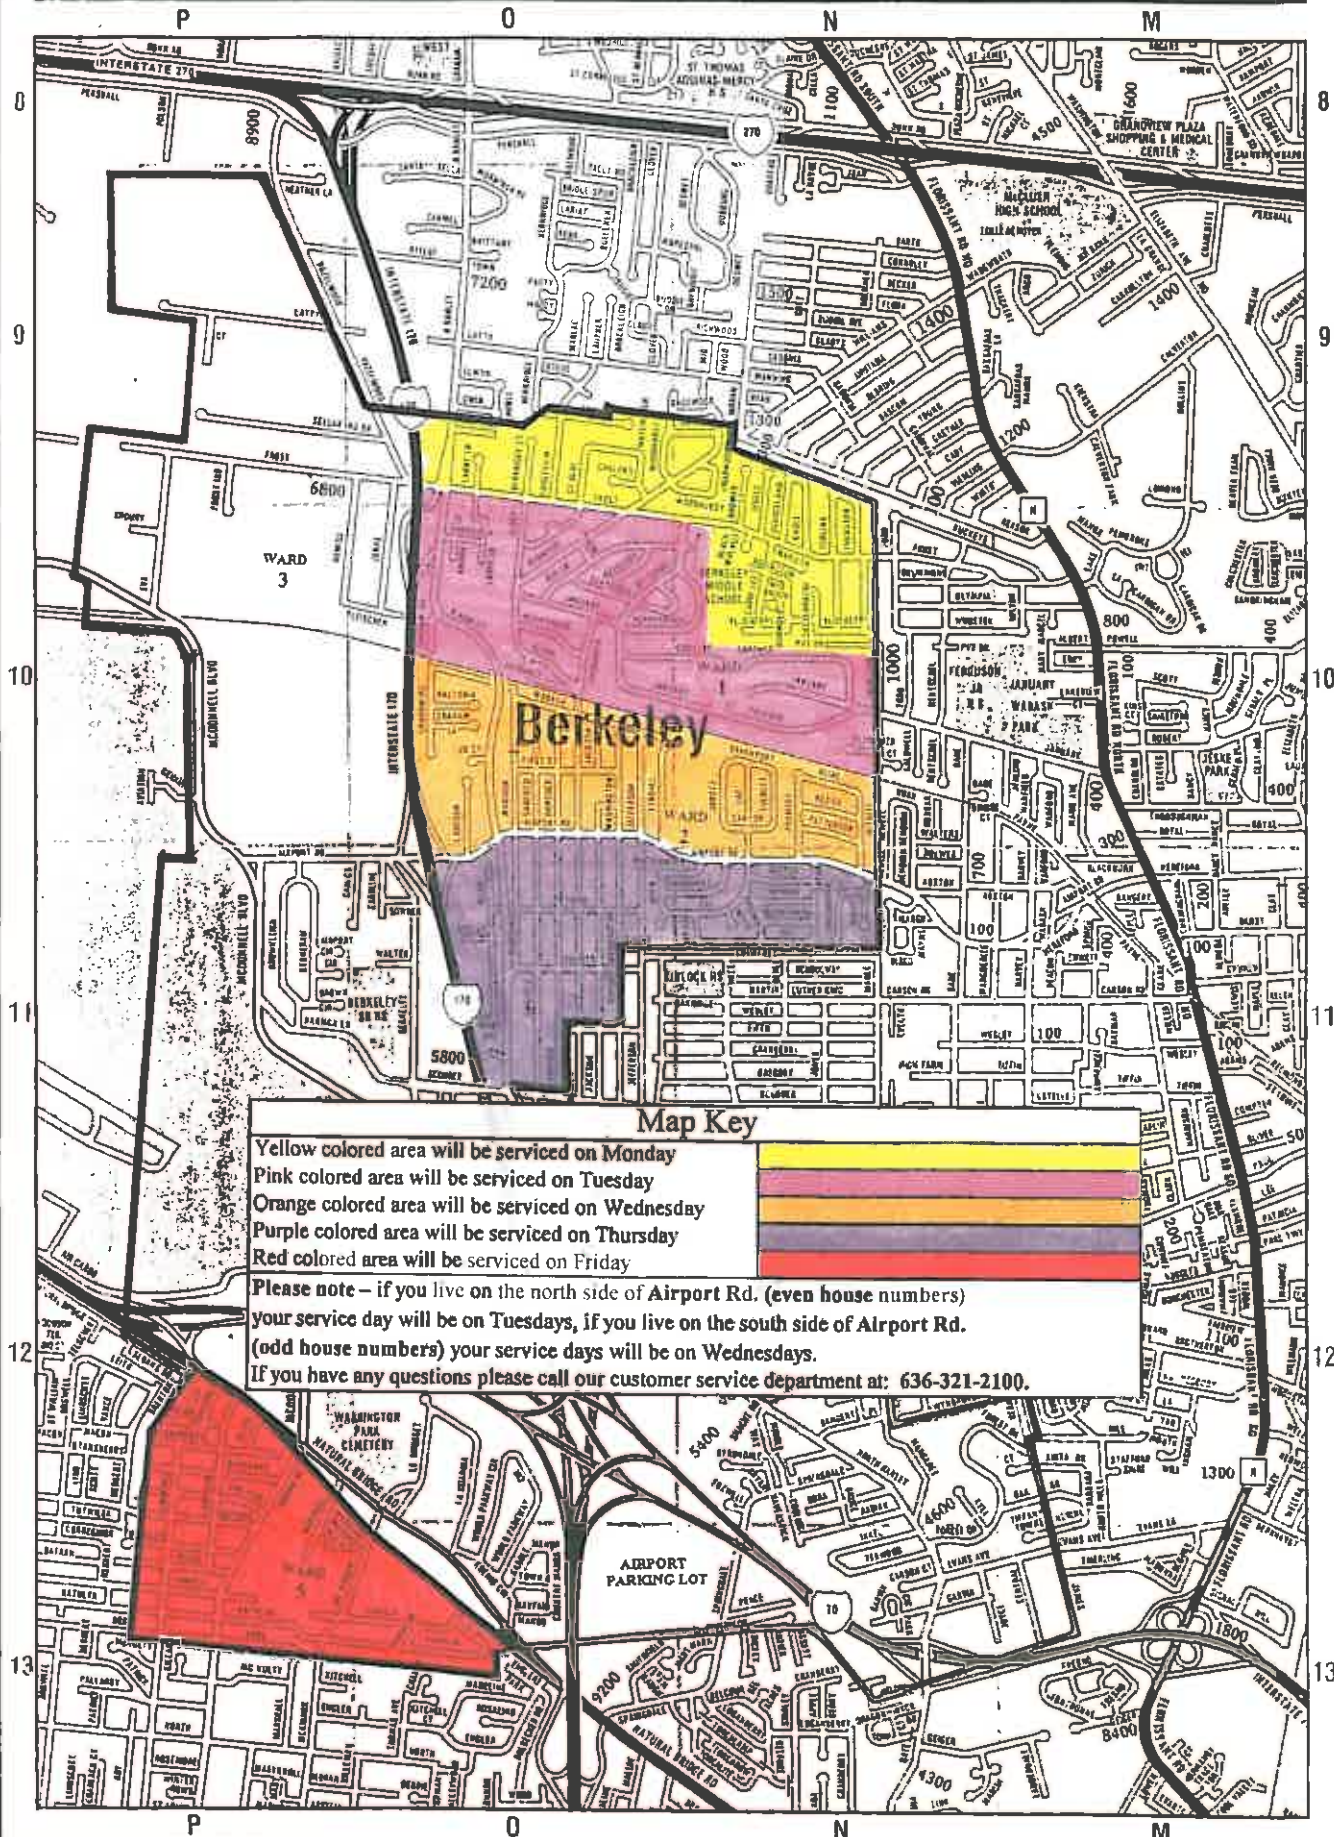

BERKELEY CITY MAP

Map Key

- Yellow colored area will be serviced on Monday
- Pink colored area will be serviced on Tuesday
- Orange colored area will be serviced on Wednesday
- Purple colored area will be serviced on Thursday
- Red colored area will be serviced on Friday

Please note – if you live on the north side of Airport Rd. (even house numbers) your service day will be on Tuesdays, if you live on the south side of Airport Rd. (odd house numbers) your service days will be on Wednesdays.