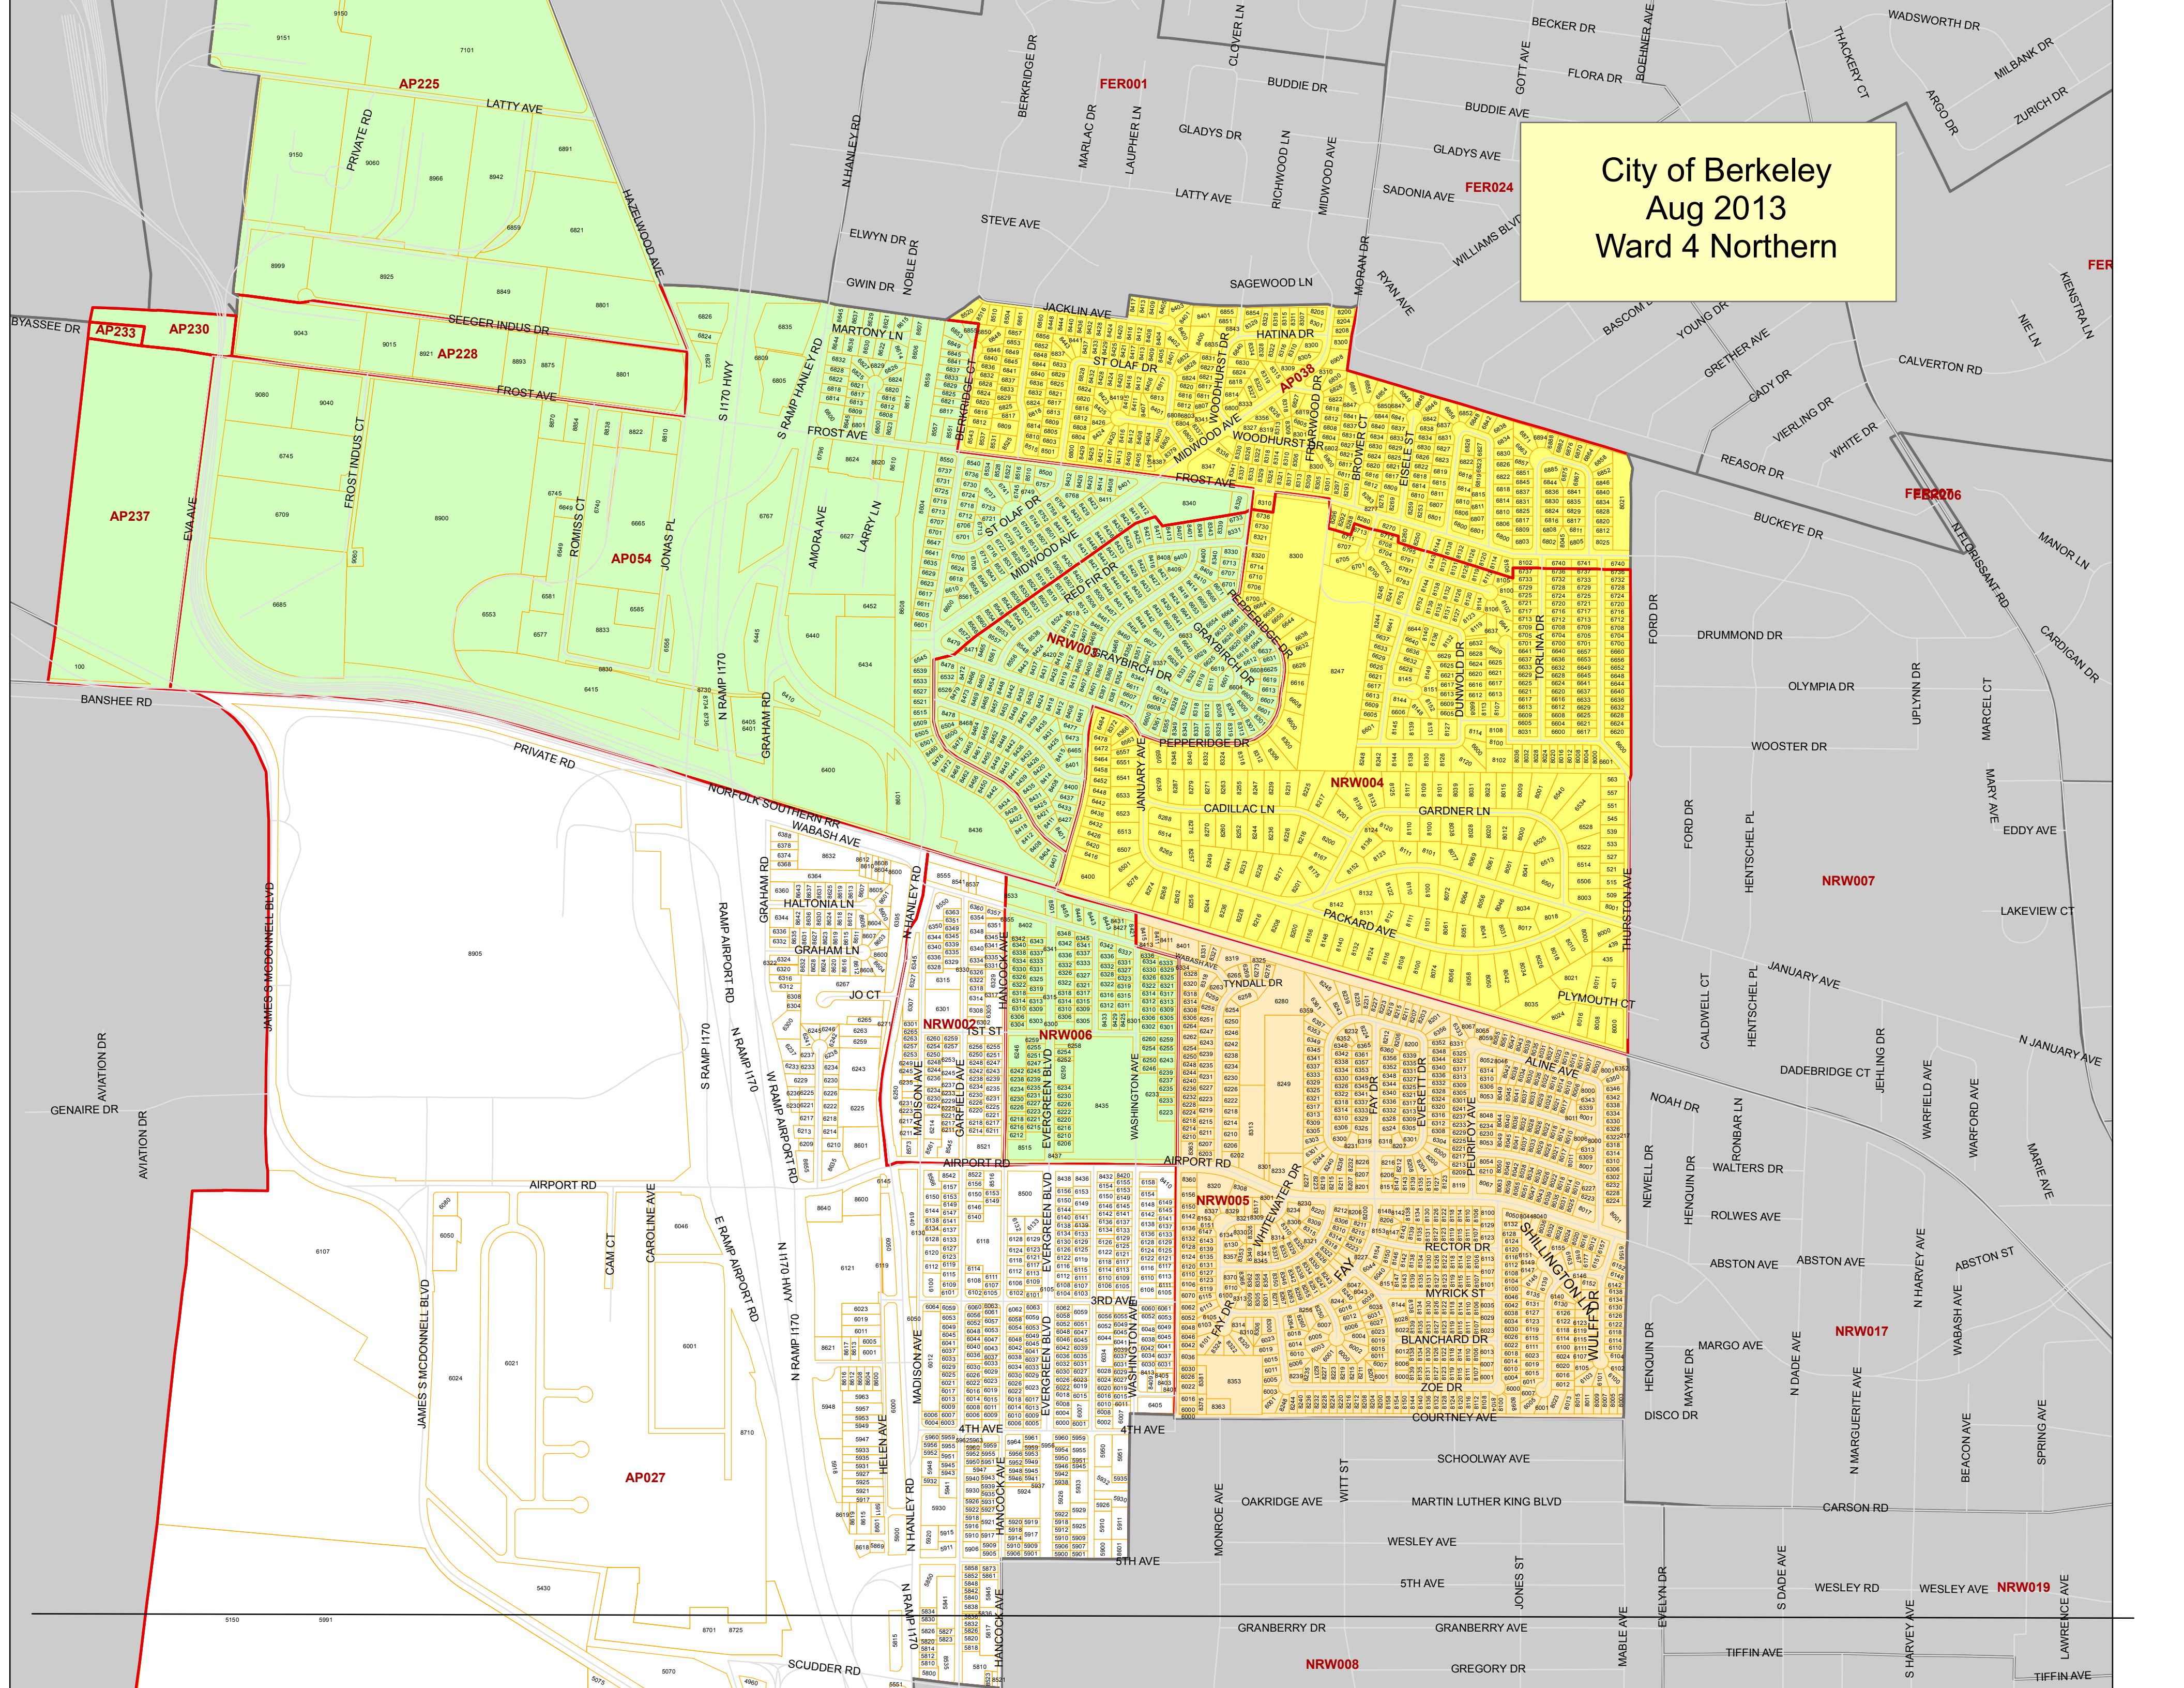

City of Berkeley  
Aug 2013  
Ward 4 Northern

AP225

FER001

FER024

FER026

AP233

AP230

AP228

AP237

AP054

NRW002

NRW006

NRW004

NRW007

NRW005

NRW017